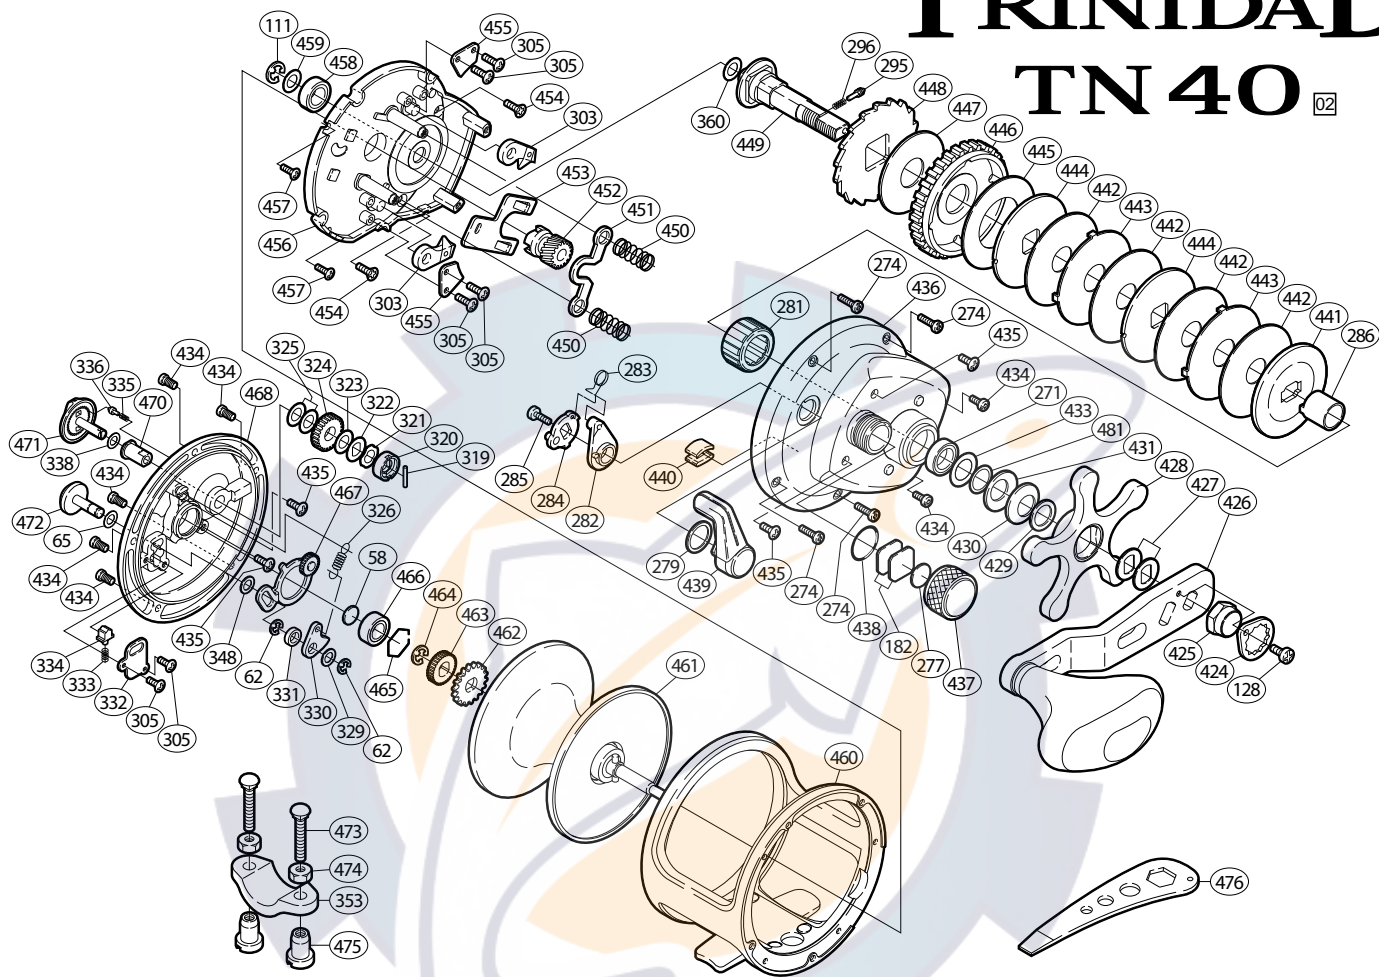

# TRINIDAD TN 40 02

Part No.	Description
TGT0058	Spacer "B"
TGT0062	Click Pawl Retainer
TGT0065	Spacer (A)
TGT0111	Drive Shaft Retainer
TGT0128	Handle Nut Plate Screw
TGT0182	Cast Control Spacer (A)
TGT0271	Ball Bearing
TGT0274	Right Side Plate Screw (A)
TGT0277	Cast Control Spacer (B)
TGT0279	Smoother
TGT0281	Roller Clutch Bearing
TGT0282	Eccentric Cam Bushing
TGT0283	Clutch Spring
TGT0284	Clutch Cam
TGT0285	Clutch Lever Screw
TGT0286	Roller Clutch Inner Tube
TGT0295	Click Pin
TGT0296	Click Spring
TGT0303	Anti-Reverse Pawl
TGT0305	Multi-Purpose Screw
TGT0319	"BR" Cam Pin
TGT0320	"BR" Cam
TGT0321	"BR" Friction Washer
TGT0322	"BR" Washer (C)
TGT0323	"BR" Washer (A)
TGT0324	"BR" Gear (C)
TGT0325	"BR" Washer (B)
TGT0326	Click Pawl Spring
TGT0329	Spacer (B)
TGT0330	Click Pawl
TGT0331	Click Pawl Spacer
TGT0332	Click Spring Retainer

Part No.	Description
TGT0333	Click Spring
TGT0334	Click Spring Holder
TGT0335	"BR" Click Spring
TGT0336	"BR" Click Pin
TGT0338	"BR" Washer (D)
TGT0348	Spacer (C)
TGT0360	Drive Shaft Washer (B)
TGT0424	Handle Nut Plate
TGT0425	Handle Nut
TGT0426	Handle Assembly
TGT0427	Drive Shaft Shield
TGT0428	Star Drag
TGT0429	Star Drag Washer
TGT0430	Drag Spring Washer (10L)
TGT0431	Drag Spring Washer (10H)
TGT0433	Bearing Seal
TGT0434	Side Plate Screw
TGT0435	Multi-Purpose Screw
TGT0436	Right Side Plate
TGT0437	Cast Control Cap
TGT0438	"O" Ring
TGT0439	Clutch Lever
TGT0440	Line Clip
TGT0441	Key Washer
TGT0442	Drag Washer (D)
TGT0443	Eared Washer (E)
TGT0444	Key Washer (C)
TGT0445	Drag Washer (B)
TGT0446	Drive Gear
TGT0447	Drag Washer (A)
TGT0448	Anti-Reverse Ratchet
TGT0449	Drive Shaft